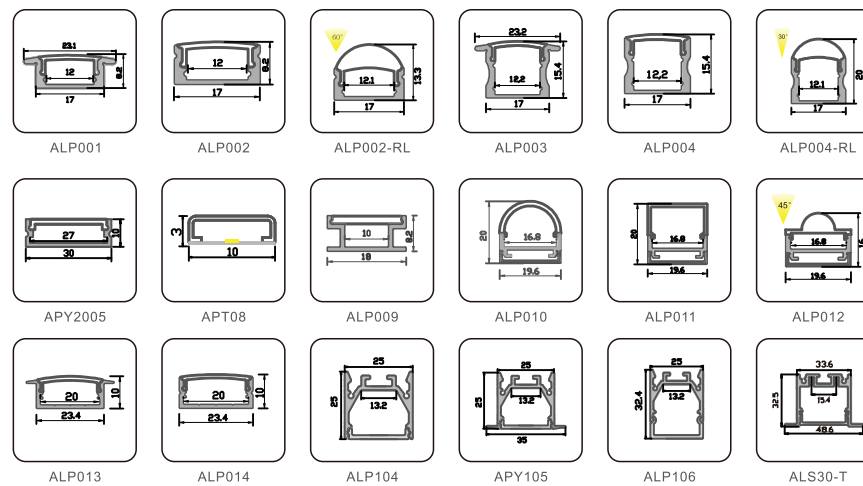

LEDIGAMI

Architectural Lighting Solution

LED ALUMINUM PROFILE LED LINEAR LIGHTING

AL6063-T5 aluminum profile with high-quality surface treatment and three optional colors of black, white and silver.

High light transmission diffuser makes dots free LED linear lighting. Customized size, structure, length and color is warmly welcome.

Support 0-10V, Bluetooth dimming

1. Mini LED Profile

2. LED Profile for Auxiliary Lighting

2.LED Profile for Auxiliary Lighting

3.Waterproof LED Profile

LEDIGAMI

Architectural Lighting Solution

4. Inground LED Profile

5. LED Profile for Wardrobe and Cabinet Light

6. LED Profile for Dry-wall

7. LED Profile for Tube Light

8. LED Profile for Step Light

9. LED Profile for Skirting Board

10. LED Profile For Up & Down Lighting

11. LED Profile for Corner

12. Driver-In LED Profile for Main Lighting

13. Big Power LED Profile for Main Lighting

14. LED Profile for Wall & Ceiling Lighting