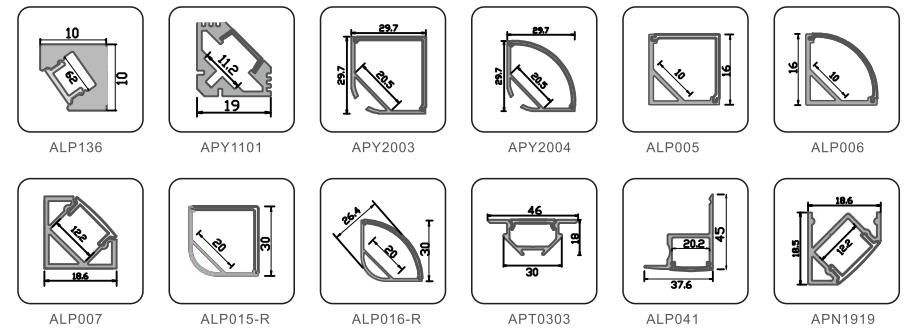

5. LED Profile for Wardrobe and Cabinet Light

6. LED Profile for Dry-wall

7. LED Profile for Tube Light

8. LED Profile for Step Light

9. LED Profile for Skirting Board

10. LED Profile For Up & Down Lighting

11. LED Profile for Corner

12. Driver-In LED Profile for Main Lighting

13. Big Power LED Profile for Main Lighting

14. LED Profile for Wall & Ceiling Lighting