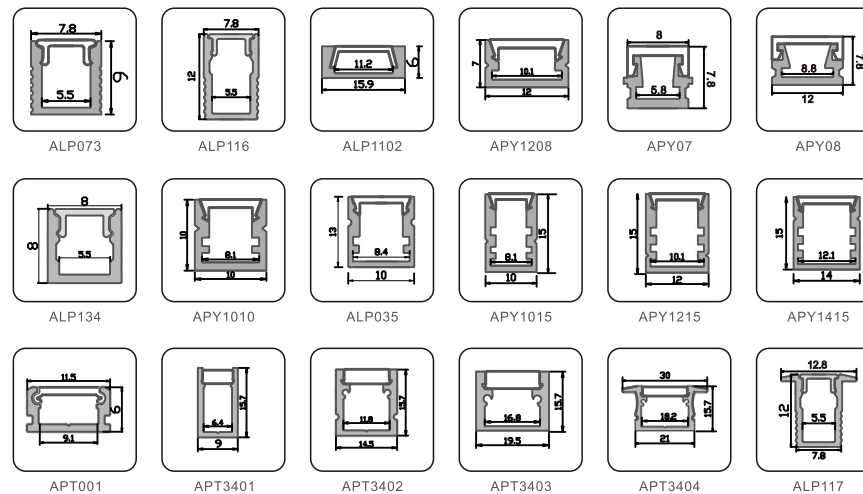

LEDIGAMI

Architectural Lighting Solution

LED ALUMINUM PROFILE LED LINEAR LIGHTING

AL6063-T5 aluminum profile with high-quality surface treatment and three optional colors of black, white and silver.

High light transmission diffuser makes dots free LED linear lighting. Customized size, structure, length and color is warmly welcome.

Support 0-10V, Bluetooth dimming

1. Mini LED Profile