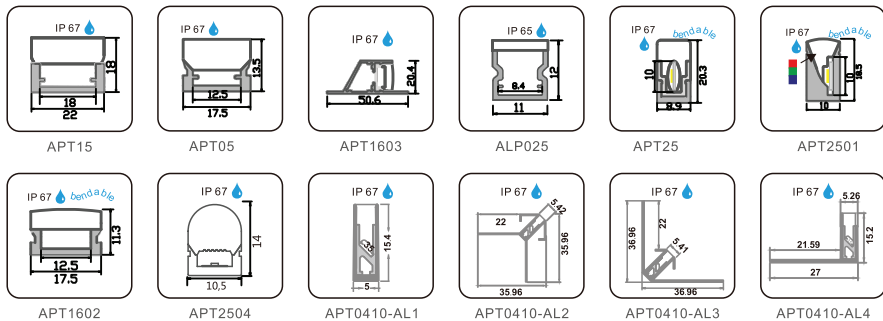

Support 0-10V, Bluetooth dimming

1. Mini LED Profile

2. LED Profile for Auxiliary Lighting

2.LED Profile for Auxiliary Lighting

3.Waterproof LED Profile

LEDIGAMI

Architectural Lighting Solution

4. Inground LED Profile

5. LED Profile for Wardrobe and Cabinet Light

6. LED Profile for Dry-wall

7. LED Profile for Tube Light

8. LED Profile for Step Light

9. LED Profile for Skirting Board

10. LED Profile For Up & Down Lighting

11. LED Profile for Corner

12. Driver-In LED Profile for Main Lighting

13. Big Power LED Profile for Main Lighting

14. LED Profile for Wall & Ceiling Lighting