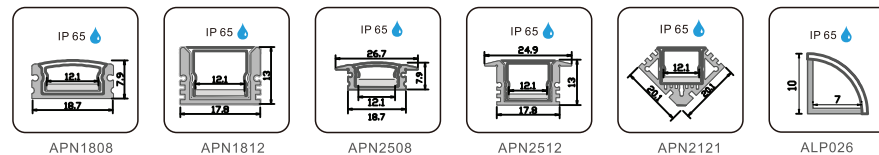

Support 0-10V, Bluetooth dimming

1. Mini LED Profile

2. LED Profile for Auxiliary Lighting

2.LED Profile for Auxiliary Lighting

3.Waterproof LED Profile

LEDIGAMI

Architectural Lighting Solution

4. Inground LED Profile

5. LED Profile for Wardrobe and Cabinet Light

6. LED Profile for Dry-wall

7. LED Profile for Tube Light

8. LED Profile for Step Light

9. LED Profile for Skirting Board

10. LED Profile For Up & Down Lighting