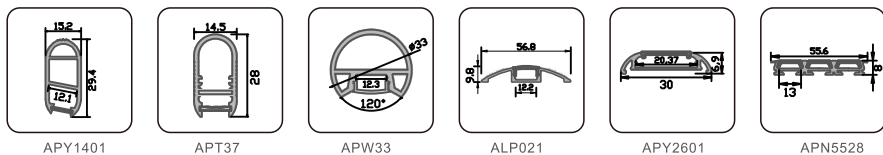

Support 0-10V, Bluetooth dimming

1. Mini LED Profile

2. LED Profile for Auxiliary Lighting

2.LED Profile for Auxiliary Lighting

3.Waterproof LED Profile

LEDIGAMI

Architectural Lighting Solution

4. Inground LED Profile

5. LED Profile for Wardrobe and Cabinet Light

6. LED Profile for Dry-wall

7. LED Profile for Tube Light

8. LED Profile for Step Light

9. LED Profile for Skirting Board

10. LED Profile For Up & Down Lighting