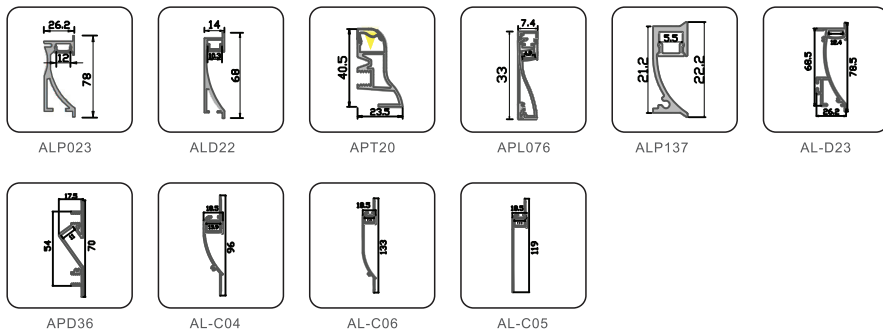

5. LED Profile for Wardrobe and Cabinet Light

6. LED Profile for Dry-wall

7. LED Profile for Tube Light

8. LED Profile for Step Light

9. LED Profile for Skirting Board

10. LED Profile For Up & Down Lighting

11. LED Profile for Corner

12. Driver-In LED Profile for Main Lighting

13. Big Power LED Profile for Main Lighting

14. LED Profile for Wall & Ceiling Lighting