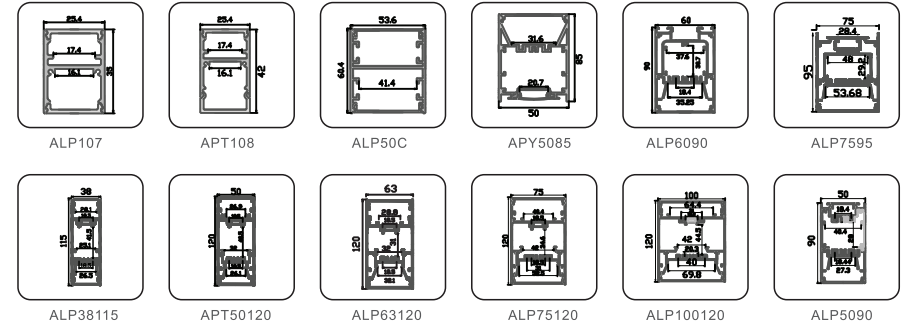

5. LED Profile for Wardrobe and Cabinet Light

6. LED Profile for Dry-wall

7. LED Profile for Tube Light

8. LED Profile for Step Light

9. LED Profile for Skirting Board

10. LED Profile For Up & Down Lighting

11. LED Profile for Corner

12. Driver-In LED Profile for Main Lighting

13. Big Power LED Profile for Main Lighting

14. LED Profile for Wall & Ceiling Lighting