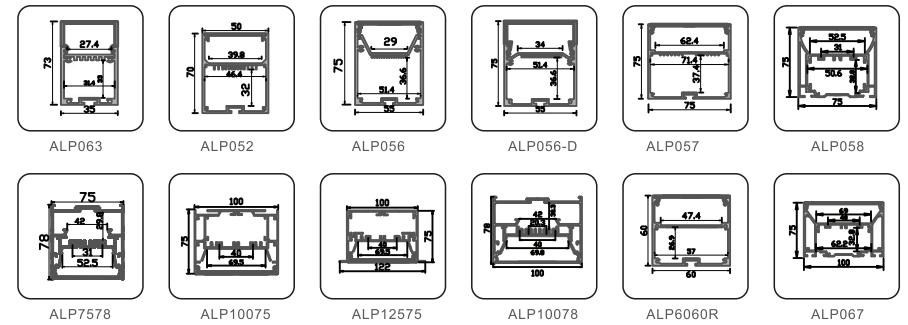

5. LED Profile for Wardrobe and Cabinet Light

6. LED Profile for Dry-wall

7. LED Profile for Tube Light

8. LED Profile for Step Light

9. LED Profile for Skirting Board

10. LED Profile For Up & Down Lighting

11. LED Profile for Corner

12. Driver-In LED Profile for Main Lighting

13. Big Power LED Profile for Main Lighting

14. LED Profile for Wall & Ceiling Lighting