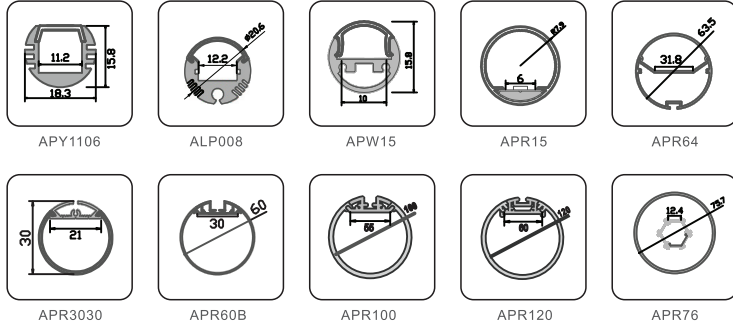

Support 0-10V, Bluetooth dimming

1. Mini LED Profile

2. LED Profile for Auxiliary Lighting

2.LED Profile for Auxiliary Lighting

3.Waterproof LED Profile

LEDIGAMI

Architectural Lighting Solution

4. Inground LED Profile

5. LED Profile for Wardrobe and Cabinet Light

6. LED Profile for Dry-wall

7. LED Profile for Tube Light

8. LED Profile for Step Light

9. LED Profile for Skirting Board

10. LED Profile For Up & Down Lighting

11. LED Profile for Corner

12. Driver-In LED Profile for Main Lighting

13. Big Power LED Profile for Main Lighting

14. LED Profile for Wall & Ceiling Lighting