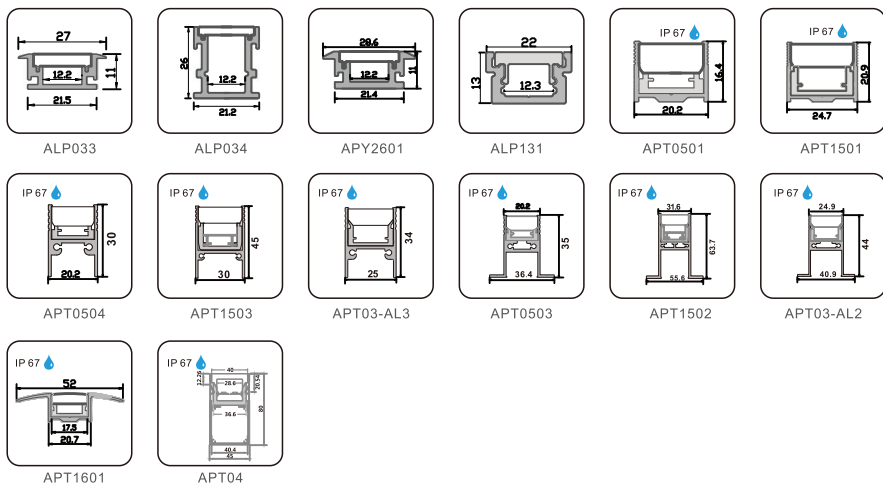

Support 0-10V, Bluetooth dimming

1. Mini LED Profile

2. LED Profile for Auxiliary Lighting

2.LED Profile for Auxiliary Lighting

3.Waterproof LED Profile

LEDIGAMI

Architectural Lighting Solution

4. Inground LED Profile

5. LED Profile for Wardrobe and Cabinet Light

6. LED Profile for Dry-wall

7. LED Profile for Tube Light

8. LED Profile for Step Light

9. LED Profile for Skirting Board

10. LED Profile For Up & Down Lighting

11. LED Profile for Corner

12. Driver-In LED Profile for Main Lighting

13. Big Power LED Profile for Main Lighting

14. LED Profile for Wall & Ceiling Lighting