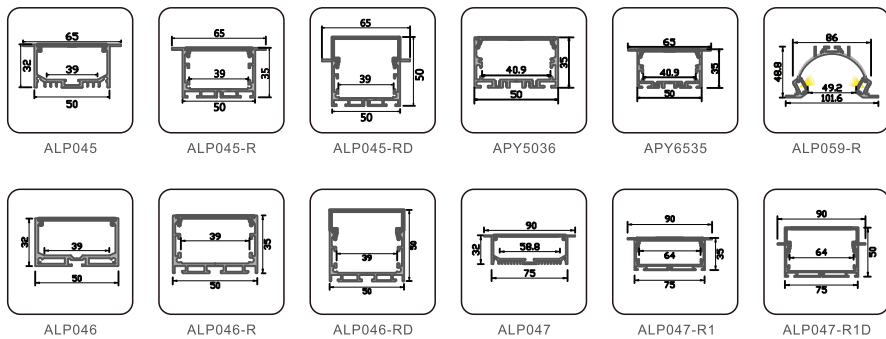

5. LED Profile for Wardrobe and Cabinet Light

6. LED Profile for Dry-wall

7. LED Profile for Tube Light

8. LED Profile for Step Light

9. LED Profile for Skirting Board

10. LED Profile For Up & Down Lighting

11. LED Profile for Corner

12. Driver-In LED Profile for Main Lighting

13. Big Power LED Profile for Main Lighting

14. LED Profile for Wall & Ceiling Lighting