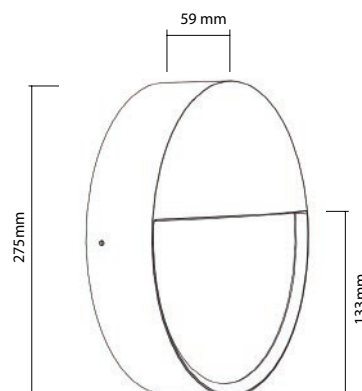

Features

- System power : 12W & 18W
- Input voltage: 200-240V
- Aluminium housing made by high grade material
- IP65 & IK10
- Triac dimmable and color changeable functions are available

Applications

- Stairway
- Corridor
- Garden compound wall
- Balconies

Technical Drawing

Technical Specifications

Tolerance: ±2.5mm

Article Number		WL-LAGOONR-12	WL-LAGOONR-18
Product	Lumen output	1000lm	1500lm
	Beam angle	110°	110°
	Color	3000K/4000K/6500K	3000K/4000K/6500K
Environmental	Operating temperature	-30°C To 45°C	-30°C To 45°C
	Operating humidity range	10 - 90% RH	10 - 90% RH
	Ingress protection	IP65	IP65
	LED lifetime	50,000hrs	50,000hrs
Power	Mains input	200-240VAC	200-240VAC
	Power consumption maximum	12W	18W
Physical	Housing	Aluminium	Aluminium
	Cover	PC	PC
	Dimensions (D x T)	275mm x 59mm	275mm x 59mm
	Type Base	Surface Mounted	Surface Mounted
Control	Control system	ON-OFF / Dimmable / Color Changeable	ON-OFF / Dimmable / Color Changeable