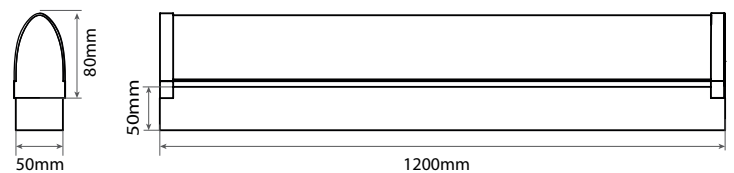

TECHNICAL DRAWING

Tolerance: ±2.5mm

TECHNICAL SPECIFICATIONS

System Power Consumption	CCT	Beam Angles	Light Output	Optics	CRI	Dimming Feature	Voltage	Power Factor	Dimension	Article Number
10W	6500K	150°	1300lm	Frost	80	No	100-240V	>0.9	600mm	HF-C1-DGJ-FGAIAA
16W	6500K	150°	2150lm	Frost	80	No	100-240V	>0.9	1200mm	HF-C1-FGK-FGAIAA
32W	6500K	150°	4300lm	Frost	80	No	100-240V	>0.9	1200mm	HF-C1-FGG-FGAIAA
36W	6500K	150°	5000lm	Frost	80	No	100-240V	>0.9	1200mm	HF-C1-FGe-FGAIAA

Note :
All measurement datas are subjected to 10% tolerance due to measurement equipment tolerance and accuracy
Lumen maintenance factor : L80B50 @ normal room temperature (25 degree C)
All product specifications are subject to change without prior notice