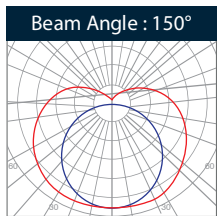

LED CLEANROOM BATTEN CLEANTOP (TEARDROP)

PRODUCT DESCRIPTION

The new Cleantop range of cleanroom battens are an ideal solution for indoor commercial and industrial applications. Designed specifically for LED, their solid exterior and high transmittance, low glare diffuser provides great performance and light distribution for all internal applications. The Cleantop range is suitable for ceiling and wall mounting. Large terminal block and 3 cores cabling system for easy installation.

AREAS OF APPLICATION:

- Airport, Transit terminal
- Direct replacement for batten luminaires with fluorescent lamps
- Wide spectrum of applications
- Factory, assembly lines
- Hypermarkets
- Warehouses
- Clean room (Class 100 - 100K)

SPECIFICATIONS

- System Power : 600mm-10W, 1200mm-16W, 32W & 36W
- CCT : 6500K
- Beam Angle : 150°
- Optics : Frost
- CRI : 80
- IP Rating : IP44

CERTIFICATIONS

- CE
- RoHS

RADIATION PATTERN

HIGHLIGHTS

- Dimming functions available (optional)
- Emergency backup power pack available (optional)
- Average rated lifespan of 50,000 hours
- Easy Installation and maintenance
- Instant-on light
- Complies with IEC 60598
- Flicker free driver