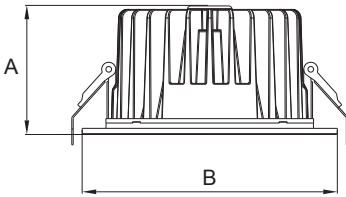

TECHNICAL DRAWING

Tolerance: ±2.5mm