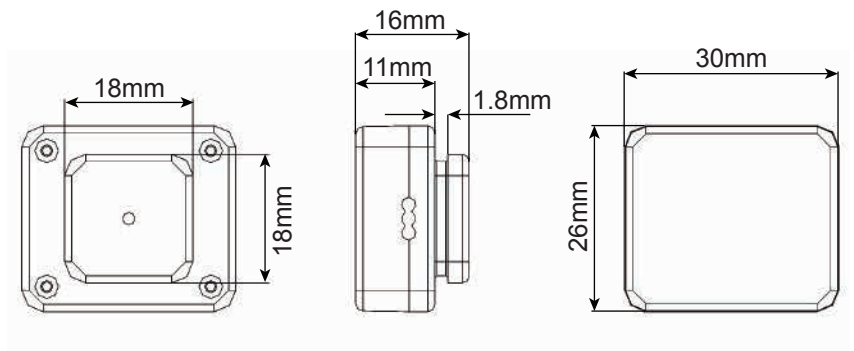

#### Features

- ◆ Power : 1W/ pixel
- ◆ CCT : RGB
- ◆ Beam angle : 120°
- ◆ IP rating : IP66
- ◆ Pixel pitch : 40mm, 55mm, 80mm, 100mm, 110mm & 160mm
- ◆ Control System : DVI
- ◆ Version : Square
- ◆ High brightness
- ◆ Cost effective

#### Certificates

- ◆ CE
- ◆ RoHS

Tolerance for dimension =  $\pm 2\text{mm}$

#### Product Specifications

Product Name		BB-Ax1-VT-ABNAF5
Picture/ display	Brightness	10cd/ pixel
	LED type	SMD
	Beam angle	120°
	Gray scale	12 bits
	Refresh rate	≥1000Hz
	Color	RGB
Environmental	Operating temperature	-40°C to +45°C
	Operating humidity range	0% - 90% RH
	Ingress protection	LED Pixels Control Box
	LED lifetime	IP66 IP54 50,000 hrs
Power	Mains input	12VDC
	Power consumption maximum	1W
Physical	Cover	Plastic
	Dot Size	30 x 26 x 16mm
	Dot Weight	<16gm/ pixel
	Pixel Pitch	40mm/ 55mm/ 80mm/ 100mm/ 110mm/ 160mm
Control	Control system	DVI

\* Options :

x = Pixel Pitch

7= 40mm, 2= 55mm, 3= 80mm, 4= 100mm, 5= 110mm, 6= 160mm

y = Control System

A= DMX512, B= DVI

\*\* All specifications are subjected to change without notice.